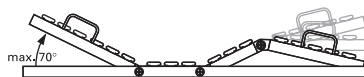

domiflex lie low

Very low and highly protective

Specifications – domiflex lie low

Total weight:	80 kg
Lying surface dimensions:	90 x 200 cm
External dimensions:	103,5 x 215,5 cm
Safe capacity:	170 kg
Maximum person weight:	135 kg
Height adjustment:	24–64 cm
Side rail height:	37 cm with steel lying surface
Special dimensions:	180–220 cm length, special width not possible
Entrance height:	19 cm (only with partial covering, without side rails)

Motors

Water-resistant to IPX4, high quality spiral cable with pull relief and anti-kink device as well as safety in power plug.

Feature options

Item no. 4-section

266

wooden side rails

Subject to technical modification.

4-section

Electric back and leg section adjustment with automatic triple action knee break.