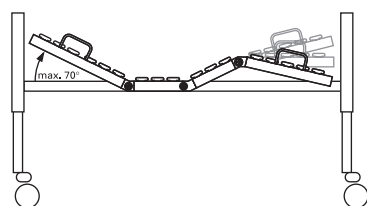

ancona lie low

The lie low bed for optimal prophylaxis from falling out of the bed

Specifications – ancona lie low

Total weight:	145 kg
External dimensions:	105 x 222 cm
Safe capacity:	185 kg
Maximum person weight:	150 kg
Height adjustment:	21–61 cm or 21–81 cm
Lifter space:	> 15 cm
Side rail height:	37 cm with wooden sprung slats, 38 cm with ripoplan
Lying surface dimensions:	90 x 200 cm
Special dimensions:	100 cm width, 180–220 cm length

Motors

Water-resistant to IPX4, high quality spiral cable with pull relief and anti-kink device as well as safety in power plug, mains isolation system and emergency lowering.

Subject to technical modification.

4-section
Electric back and leg section adjustment with automatic triple action knee break.

Electical adjustment

Lowered head/leg positions (Trendelenburg).