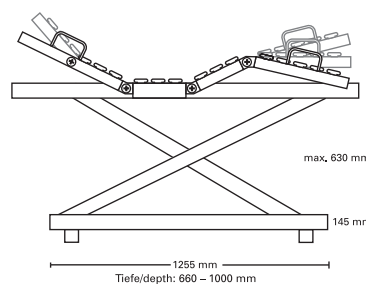

Feature options

Item no.

295	90/100 x 190 cm
295	90/100 x 200 cm

Subject to technical modification.

5-section

Electric back and leg section adjustment with automatic triple action knee break.