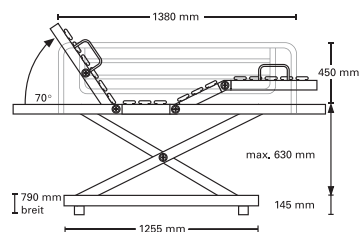

Feature options

Item no.

290	90/100 x 190 cm
290	90/100 x 200 cm

Subject to technical modification.

4-section

Electric back and leg section adjustment with automatic triple action knee break.